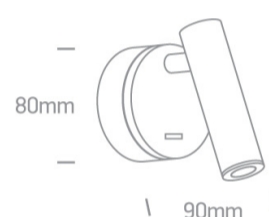

New 2021 Edition 2>Wall & Ceiling LED

65738/B/W

3W COB LED bedside adjustable fitting ideal for room hotel installation, IP20.

Complete with driver.

Complies with standard EN60598-1 and any other specific standards.

Downloads

Dimensions

Gallery

Physical Specification

Item Group	New 2021 Edition 2
Family	Wall & Ceiling LED
Order Code	65738/B/W
Colour	Black
Material	Aluminium
Shape	Circular
Height	90mm

Diameter	80mm
Surface Wall	Yes
Indoor	Yes
Adjustable	2 Directions

Fitting

Input Type	Constant Current
Input Current	700mA
Voltage	4V
Safety Class	
Power(Watts)	2,8W
IP Rating	IP20
Light Source	LED built in
LED Type	COB
LED Brand	Lumileds

Gear

Gear Type	Led Driver
Input Voltage	220-240V
50 Hz	Yes
60 Hz	Yes
Power(Watts)	1,6-3W
Power Factor	0,5
Constant Current	Yes
700mA	2,2-4,2v
IP Rating	IP20
Safety Class	
Dimmable	No
Brand	Eaglerise

Illumination Data

Colour Temperature	3000K
Lumen Output	160lm
Light Efficiency	53,33lm/W
CRI	85
Beam Angle	36°
Illumination Diagram	

Packing Info

Box Length	11,5cm
Box Width	10,5cm
Box Height	13cm
Box Weight	0,43Kg
Pcs/Carton	24
Barcode	5291889068990
HS Code	9405409900