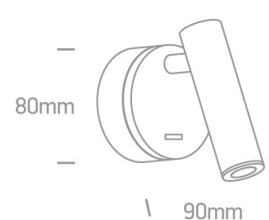

14 Wall & Ceiling LED>Reading Spots Aluminium

65738/W/W

3W COB LED bedside adjustable fitting ideal for room hotel installation, IP20.

Complete with driver.

Complies with standard EN60598-1 and any other specific standards.

Downloads

Dimensions

Physical Specification

Item Group	14 Wall & Ceiling LED
Family	Reading Spots Aluminium
Order Code	65738/W/W
Colour	White
Material	Aluminium
Shape	Circular
Height	90mm
Diameter	80mm
Surface Wall	Yes
Indoor	Yes
Adjustable	2 Directions

Packing Info

Box Length	11,5cm
Box Width	10,5cm
Box Height	13cm
Box Weight	0,43Kg
Pcs/Carton	24
Barcode	5291889049791
HS Code	9405409900

Warranty

2 Years

Weee Directive

Yes
