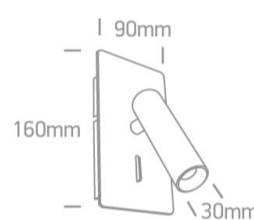

14 Wall & Ceiling LED>Reading Spots Aluminium

65742/B/W

3W COB LED bedside adjustable fitting with USB charging socket and switch, ideal for room hotel installation, IP20.

Complete with driver.

Complies with standard EN60598-1 and any other specific standards.

Downloads

Dimensions

Physical Specification

Item Group	14 Wall & Ceiling LED
Family	Reading Spots Aluminium
Order Code	65742/B/W
Colour	Black
Material	Aluminium
Shape	Rectangular
Length	160mm
Width	90mm
Surface Wall	Yes
Indoor	Yes
Adjustable	2 Directions

Power Factor	0,5
Constant Current	Yes
700mA	2-4v
IP Rating	IP20
Safety Class	
Dimmable	No
Brand	Lifud

Illumination Data

Colour Temperature	3000K
Lumen Output	150lm
Light Efficiency	50lm/W
CRI	85
Beam Angle	36°
Illumination Diagram	

Packing Info

Box Length	11,5cm
Box Width	10,5cm
Box Height	18,5cm
Pcs/Carton	12
Barcode	5291889058557
HS Code	9405409900

Warranty

2 Years

Weee Directive

Yes
