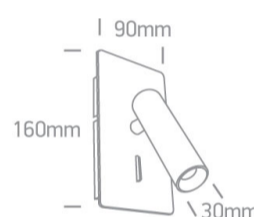

14 Wall & Ceiling LED>Reading Spots Aluminium

65742/W/W

3W COB LED bedside adjustable fitting with USB charging socket and switch, ideal for room hotel installation, IP20.

Complete with driver.

Complies with standard EN60598-1 and any other specific standards.

Downloads

Dimensions

Physical Specification

Item Group	14 Wall & Ceiling LED
Family	Reading Spots Aluminium
Order Code	65742/W/W
Colour	White
Material	Aluminium
Shape	Rectangular
Length	160mm
Width	90mm
Surface Wall	Yes
Indoor	Yes
Adjustable	2 Directions

#### Packing Info

Box Length	11,5cm
Box Width	10,5cm
Box Height	18,5cm
Pcs/Carton	12
Barcode	5291889058540
HS Code	9405409900

Warranty

---

2 Years

---

Weee Directive

---