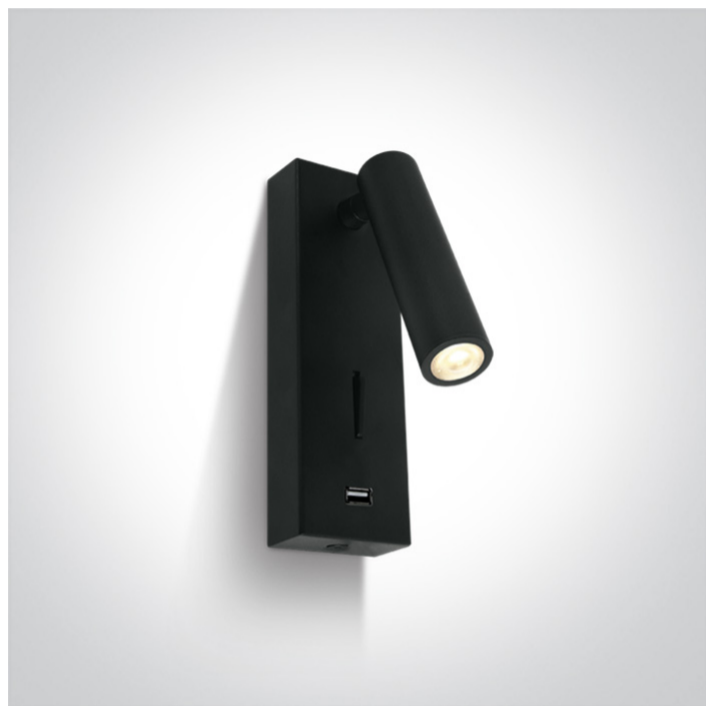

14 Wall & Ceiling LED>Reading Spots Aluminium

65746A/B/W

3W COB LED bedside adjustable fitting with USB charging socket and switch, ideal for room hotel installation, IP20.

Complete with driver.

Complies with standard EN60598-1 and any other specific standards.

Downloads

Dimensions

Physical Specification

Item Group	14 Wall & Ceiling LED
Family	Reading Spots Aluminium
Order Code	65746A/B/W
Colour	Black
Material	Aluminium
Shape	Rectangular
Length	60mm
Width	25mm
Height	180mm
Surface Wall	Yes
Indoor	Yes
Adjustable	2 Directions