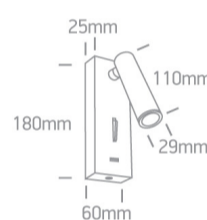

14 Wall & Ceiling LED>Reading Spots Aluminium

65746A/B/W

3W COB LED bedside adjustable fitting with USB charging socket and switch, ideal for room hotel installation, IP20.

Complete with driver.

Complies with standard EN60598-1 and any other specific standards.

Downloads

Dimensions

Physical Specification

Item Group	14 Wall & Ceiling LED
Family	Reading Spots Aluminium
Order Code	65746A/B/W
Colour	Black
Material	Aluminium
Shape	Rectangular
Length	60mm
Width	25mm
Height	180mm
Surface Wall	Yes
Indoor	Yes
Adjustable	2 Directions