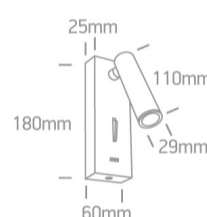

14 Wall & Ceiling LED>Reading Spots Aluminium

65746A/W/W

3W COB LED bedside adjustable fitting with USB charging socket and switch, ideal for room hotel installation, IP20.

Complete with driver.

Complies with standard EN60598-1 and any other specific standards.

Downloads

Dimensions

Physical Specification

Item Group	14 Wall & Ceiling LED
Family	Reading Spots Aluminium
Order Code	65746A/W/W
Colour	White
Material	Aluminium
Shape	Rectangular
Length	60mm
Width	25mm
Height	180mm
Surface Wall	Yes
Indoor	Yes
Adjustable	2 Directions