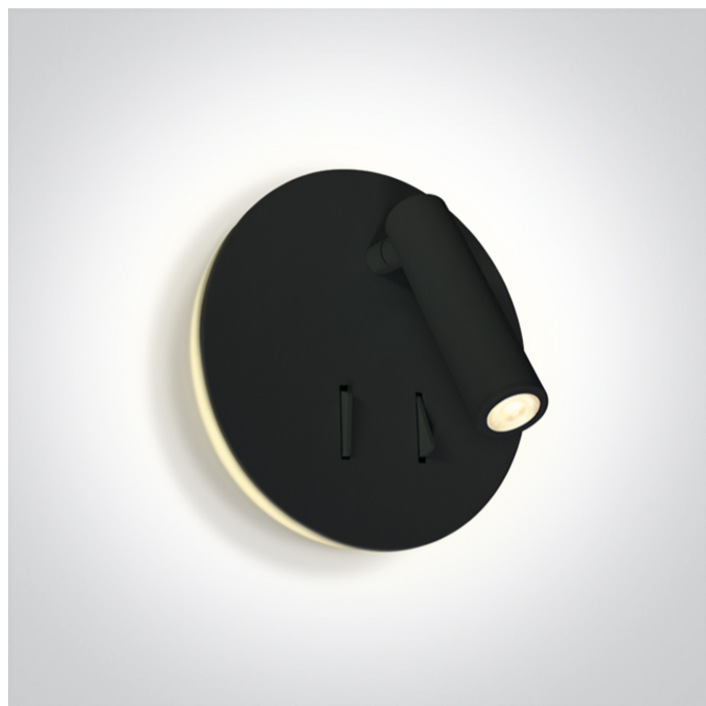

New 2021 Edition 3>Wall & Ceiling LED

65746B/B/W

3W COB LED bedside adjustable fitting with 5W backlight and switch, ideal for room hotel installation, IP20.

Complete with driver.

Complies with standard EN60598-1 and any other specific standards.

Downloads

Dimensions

Gallery

Physical Specification

Item Group	New 2021 Edition 3
Family	Wall & Ceiling LED
Order Code	65746B/B/W
Colour	Black
Material	Aluminium
Shape	Circular
Height	32mm

Diameter	148mm
Surface Wall	Yes
Indoor	Yes
Adjustable	2 Directions

## Electrical Characteristics

Gear	Built In
Fitting + Driver	
Input Voltage	220-240V
50 Hz	Yes
60 Hz	Yes
Safety Class	
Power(Watts)	3W + 5W
IP Rating	IP20
Light Source	LED built in
Dimmable	No
F Mark	

Fitting	
Input Type	Constant Current
Input Current	700mA+350mA
Voltage	4V/14V
Safety Class	
Power(Watts)	2,8W/4,9W
IP Rating	IP20
Light Source	LED built in
LED Type	COB
LED Brand	Samsung