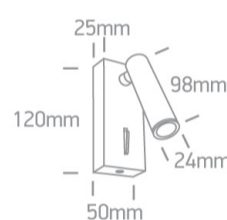

14 Wall & Ceiling LED>Reading Spots Aluminium

65746/B/W

3W COB LED bedside adjustable fitting , ideal for room hotel installation, IP20.

Complete with driver.

Complies with standard EN60598-1 and any other specific standards.

Downloads

Dimensions

Physical Specification

Item Group	14 Wall & Ceiling LED
Family	Reading Spots Aluminium
Order Code	65746/B/W
Colour	Black
Material	Aluminium
Shape	Rectangular
Length	50mm
Width	25mm
Height	120mm
Surface Wall	Yes
Indoor	Yes
Adjustable	2 Directions

Power Factor	0,5
Constant Current	Yes
700mA	2,5-4v
IP Rating	IP20
Safety Class	
Dimmable	No
Brand	Eaglrrese

Illumination Data

Colour Temperature	3000K
Lumen Output	150lm
Light Efficiency	50lm/W
CRI	80
Beam Angle	36°
Illumination Diagram	