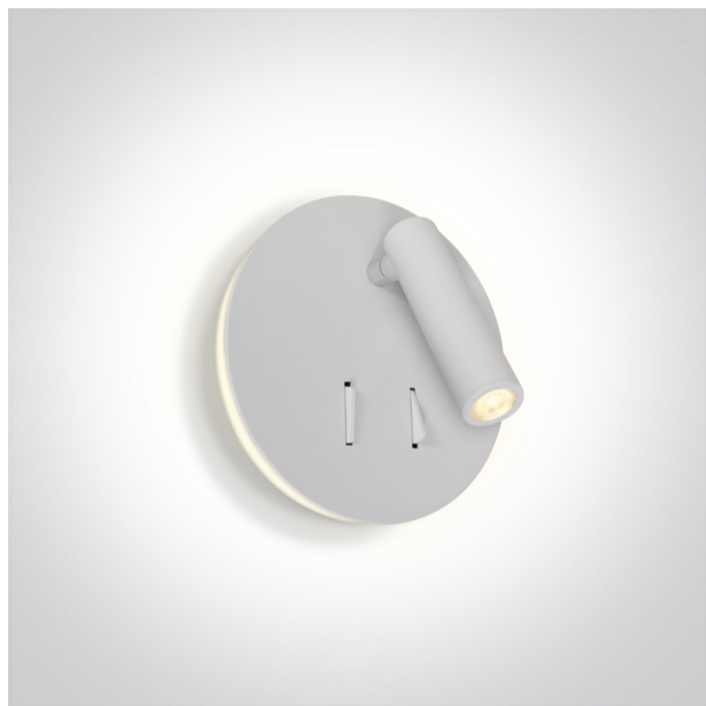

14 Wall & Ceiling LED>Reading Spots Aluminium

65746B/W/W

3W COB LED bedside adjustable fitting with 5W backlight and switch, ideal for room hotel installation, IP20.

Complete with driver.

Complies with standard EN60598-1 and any other specific standards.

Downloads

Dimensions

Gallery

Physical Specification

Item Group	14 Wall & Ceiling LED
Family	Reading Spots Aluminium
Order Code	65746B/W/W
Colour	White
Material	Aluminium
Shape	Circular
Height	32mm

Diameter	148mm
Surface Wall	Yes
Indoor	Yes
Adjustable	2 Directions

Electrical Characteristics

Gear	Built In
Fitting + Driver	
Input Voltage	220-240V
50 Hz	Yes
60 Hz	Yes
Safety Class	
Power(Watts)	3W + 5W
IP Rating	IP20
Light Source	LED built in
Dimmable	No
F Mark	

Fitting	
Input Type	Constant Current
Input Current	700mA+350mA
Voltage	4V/14V
Safety Class	
Power(Watts)	2,8W/4,9W
IP Rating	IP20
Light Source	LED built in
LED Type	COB
LED Brand	Samsung