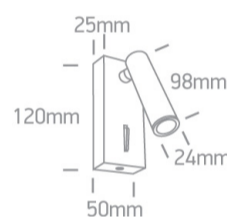

14 Wall & Ceiling LED>Reading Spots Aluminium

65746/C/W

3W COB LED bedside adjustable fitting , ideal for room hotel installation, IP20.

Complete with driver.

Complies with standard EN60598-1 and any other specific standards.

Downloads

Dimensions

Physical Specification

Item Group	14 Wall & Ceiling LED
Family	Reading Spots Aluminium
Order Code	65746/C/W
Colour	Chrome
Material	Aluminium
Shape	Rectangular
Length	50mm
Width	25mm
Height	120mm
Surface Wall	Yes
Indoor	Yes
Adjustable	2 Directions