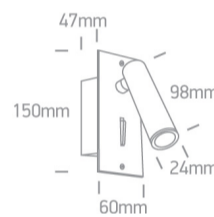

14 Wall & Ceiling LED>Reading Spots Aluminium

65746R/B/W

3W COB LED bedside recessed adjustable fitting, ideal for room hotel installation, IP20.

Complete with driver.

Complies with standard EN60598-1 and any other specific standards.

Downloads

Dimensions

Physical Specification

Item Group	14 Wall & Ceiling LED
Family	Reading Spots Aluminium
Order Code	65746R/B/W
Colour	Black
Material	Aluminium
Shape	Rectangular
Length	60mm
Width	47mm
Height	150mm
Cutout Hole Width	115mm
Cutout Hole Length	50mm
Recessed wall	Yes

Depth Required	50mm
Indoor	Yes
Adjustable	2 Directions