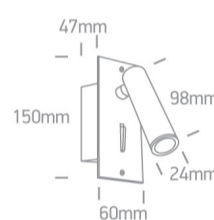

14 Wall & Ceiling LED>Reading Spots Aluminium

65746R/W/W

3W COB LED bedside recessed adjustable fitting, ideal for room hotel installation, IP20.

Complete with driver.

Complies with standard EN60598-1 and any other specific standards.

Downloads

Dimensions

Physical Specification

| | |
|--------------------|-------------------------|
| Item Group | 14 Wall & Ceiling LED |
| Family | Reading Spots Aluminium |
| Order Code | 65746R/W/W |
| Colour | White |
| Material | Aluminium |
| Shape | Rectangular |
| Length | 60mm |
| Width | 47mm |
| Height | 150mm |
| Cutout Hole Width | 115mm |
| Cutout Hole Length | 50mm |
| Recessed wall | Yes |

| | |
|----------------|--------------|
| Depth Required | 50mm |
| Indoor | Yes |
| Adjustable | 2 Directions |

Electrical Characteristics

| Gear | Built In |
|------------------|---|
| Fitting + Driver | |
| Input Voltage | 100-240V |
| 50 Hz | Yes |
| 60 Hz | Yes |
| Safety Class |  |
| Power(Watts) | 3W |
| IP Rating | IP20 |
| Light Source | LED built in |
| Dimmable | No |
| F Mark |  |