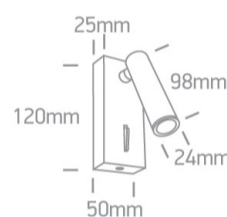

14 Wall & Ceiling LED>Reading Spots Aluminium

65746/W/W

3W COB LED bedside adjustable fitting, ideal for room hotel installation, IP20.

Complete with driver.

Complies with standard EN60598-1 and any other specific standards.

Downloads

Dimensions

Physical Specification

Item Group	14 Wall & Ceiling LED
Family	Reading Spots Aluminium
Order Code	65746/W/W
Colour	White
Material	Aluminium
Shape	Rectangular
Length	50mm
Width	25mm
Height	120mm
Surface Wall	Yes
Indoor	Yes
Adjustable	2 Directions