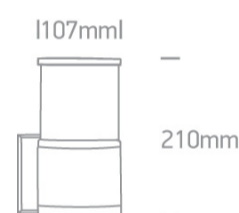

20 Garden & Underwater>The E27 Tube Lights Die cast

67094/AN

20W, E27 Garden Tube Lights IP54.

Complies with standard EN60598-1 and any other specific standards.

Downloads

Dimensions

Physical Specification

| | |
|--------------|------------------------------|
| Item Group | 20 Garden & Underwater |
| Family | The E27 Tube Lights Die cast |
| Order Code | 67094/AN |
| Colour | Anthracite |
| Material | Die Cast |
| Shape | Rectangular |
| Length | 107mm |
| Width | 210mm |
| Surface Wall | Yes |
| Outdoor | Yes |
| Adjustable | No |