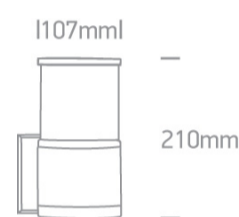

20 Garden & Underwater>The E27 Tube Lights Die cast

67094/B

20W, E27 Garden Tube Lights IP54.

Complies with standard EN60598-1 and any other specific standards.

Downloads

Dimensions

Physical Specification

Item Group	20 Garden & Underwater
Family	The E27 Tube Lights Die cast
Order Code	67094/B
Colour	Black
Material	Die Cast
Shape	Rectangular
Length	107mm
Width	210mm
Surface Wall	Yes
Outdoor	Yes
Adjustable	No