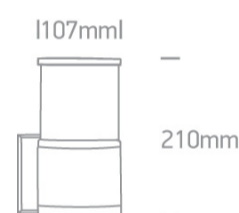

20 Garden & Underwater>The E27 Tube Lights Die cast

67094/BR

20W, E27 Garden Tube Lights IP54.

Complies with standard EN60598-1 and any other specific standards.

Downloads

Dimensions

Physical Specification

Item Group	20 Garden & Underwater
Family	The E27 Tube Lights Die cast
Order Code	67094/BR
Colour	Rust Brown
Material	Die Cast
Shape	Rectangular
Length	107mm
Width	210mm
Surface Wall	Yes
Outdoor	Yes
Adjustable	No