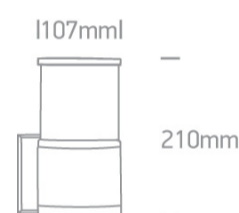

20 Garden & Underwater>The E27 Tube Lights Die cast

67094/G

20W, E27 Garden Tube Lights IP54.

Complies with standard EN60598-1 and any other specific standards.

Downloads

Dimensions

Physical Specification

Item Group	20 Garden & Underwater
Family	The E27 Tube Lights Die cast
Order Code	67094/G
Colour	Grey
Material	Die Cast
Shape	Rectangular
Length	107mm
Width	210mm
Surface Wall	Yes
Outdoor	Yes
Adjustable	No