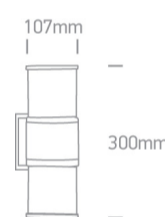

20 Garden & Underwater>The E27 Tube Lights Die cast

67098/AN

2X20W, E27 Garden Tube Lights IP54.

Complies with standard EN60598-1 and any other specific standards.

Downloads

Dimensions

Physical Specification

Item Group	20 Garden & Underwater
Family	The E27 Tube Lights Die cast
Order Code	67098/AN
Colour	Anthracite
Material	Die Cast
Shape	Rectangular
Length	107mm
Width	300mm
Surface Wall	Yes
Outdoor	Yes
Adjustable	No