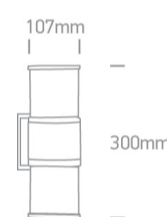

20 Garden & Underwater>The E27 Tube Lights Die cast

67098/BR

2X20W, E27 Garden Tube Lights IP54.

Complies with standard EN60598-1 and any other specific standards.

Downloads

Dimensions

Physical Specification

Item Group	20 Garden & Underwater
Family	The E27 Tube Lights Die cast
Order Code	67098/BR
Colour	Rust Brown
Material	Die Cast
Shape	Rectangular
Length	107mm
Width	300mm
Surface Wall	Yes
Outdoor	Yes
Adjustable	No