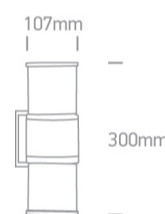

20 Garden & Underwater>The E27 Tube Lights Die cast

67098/G

2X20W, E27 Garden Tube Lights IP54.

Complies with standard EN60598-1 and any other specific standards.

Downloads

Dimensions

Physical Specification

Item Group	20 Garden & Underwater
Family	The E27 Tube Lights Die cast
Order Code	67098/G
Colour	Grey
Material	Die Cast
Shape	Rectangular
Length	107mm
Width	300mm
Surface Wall	Yes
Outdoor	Yes
Adjustable	No