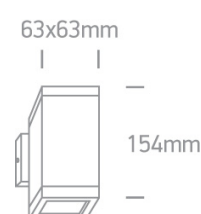

13 Wall & Ceiling>GU10 Outdoor Cubes Die cast

67130A/AN

GU10, 2X35W, wall outdoor cube, IP54.

Complies with standard EN60598-1 and any other specific standards.

Downloads

Dimensions

Physical Specification

Product Type	Fitting
Item Group	13 Wall & Ceiling
Family	GU10 Outdoor Cubes Die cast
Order Code	67130A/AN
Colour	Anthracite
Material	Die Cast
Shape	Rectangular
Length	63mm
Width	63mm
Height	154mm
Surface Wall	Yes
Indoor	Yes

## Packing Info

Box Length	9,5cm
------------	-------

Box Width	9cm
-----------	-----

Box Height	16cm
------------	------

Box Weight	0,7kg
------------	-------

Pcs/Carton	20
------------	----

Barcode	5291889042334
---------	---------------