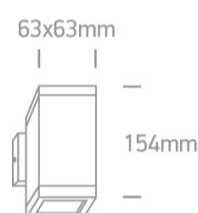

13 Wall & Ceiling>GU10 Outdoor Cubes Die cast

67130A/B

GU10, 2X35W, wall outdoor cube, IP54.

Complies with standard EN60598-1 and any other specific standards.

Downloads

Dimensions

Physical Specification

Product Type	Fitting
Item Group	13 Wall & Ceiling
Family	GU10 Outdoor Cubes Die cast
Order Code	67130A/B
Colour	Black
Material	Die Cast
Shape	Rectangular
Length	63mm
Width	63mm
Height	154mm
Surface Wall	Yes
Indoor	Yes

Illumination Data

Illumination Diagram	
----------------------	---------------------------------------------------------------------------------------

Packing Info

Box Length	9,5cm
------------	-------

Box Width	9cm
-----------	-----

Box Height	16cm
------------	------

Box Weight	0,7kg
------------	-------

Pcs/Carton	20
------------	----

Barcode	5291889057529
---------	---------------

HS Code	9405409900
---------	------------

Energy Label