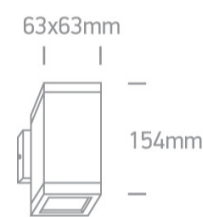

13 Wall & Ceiling>GU10 Outdoor Cubes Die cast

67130A/BR

GU10, 2X35W, wall outdoor cube, IP54.

Complies with standard EN60598-1 and any other specific standards.

Downloads

Dimensions

Physical Specification

Product Type	Fitting
Item Group	13 Wall & Ceiling
Family	GU10 Outdoor Cubes Die cast
Order Code	67130A/BR
Colour	Rust Brown
Material	Die Cast
Shape	Rectangular
Length	63mm
Width	63mm
Height	154mm
Surface Wall	Yes
Indoor	Yes

Illumination Data

Illumination Diagram	
----------------------	---------------------------------------------------------------------------------------

Packing Info

Box Length	9,5cm
------------	-------

Box Width	9cm
-----------	-----

Box Height	16cm
------------	------

Box Weight	0,7kg
------------	-------

Pcs/Carton	20
------------	----

Barcode	5291889036623
---------	---------------

HS Code	9405409900
---------	------------

Energy Label