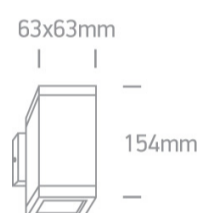

13 Wall & Ceiling>GU10 Outdoor Cubes Die cast

67130A/G

GU10, 2X35W, wall outdoor cube, IP54.

Complies with standard EN60598-1 and any other specific standards.

Downloads

Dimensions

Physical Specification

Product Type	Fitting
Item Group	13 Wall & Ceiling
Family	GU10 Outdoor Cubes Die cast
Order Code	67130A/G
Colour	Grey
Material	Die Cast
Shape	Rectangular
Length	63mm
Width	63mm
Height	154mm
Surface Wall	Yes
Indoor	Yes

Safety Class	
--------------	--

Power(Watts)	2x35W
--------------	-------

IP Rating	IP54
-----------	------

Light Source	Replaceable lamp
--------------	------------------

Lamp Holder	GU10
-------------	------

Number of Lamps	2
-----------------	---

Dimmable	N/A
----------	-----

F Mark	
--------	---

Illumination Data

Illumination Diagram	
----------------------	---

Packing Info

Box Length	9,5cm
------------	-------

Box Width	9cm
-----------	-----

Box Height	16cm
------------	------

Box Weight	0,7kg
------------	-------

Pcs/Carton	20
------------	----

Barcode	5291889008200
---------	---------------

HS Code	9405409900
---------	------------