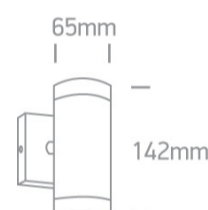

13 Wall & Ceiling>GU10 Outdoor Cylinders Die cast

67130/AN

GU10, 2X35W, wall outdoor cylinder, IP54.

Complies with standard EN60598-1 and any other specific standards.

Downloads

Dimensions

Physical Specification

| | |
|--------------|---------------------------------|
| Item Group | 13 Wall & Ceiling |
| Family | GU10 Outdoor Cylinders Die cast |
| Order Code | 67130/AN |
| Colour | Anthracite |
| Material | Die Cast |
| Shape | Circular |
| Height | 142mm |
| Diameter | 65mm |
| Surface Wall | Yes |
| Indoor | Yes |
| Outdoor | Yes |
| Adjustable | No |

Illumination Data

Illumination Diagram

Packing Info

Box Length

12cm

Box Width

9cm

Box Height