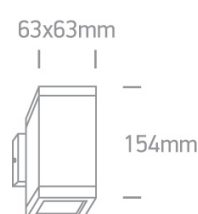

13 Wall & Ceiling>GU10 Outdoor Cubes Die cast

67130A/W

GU10, 2X35W, wall outdoor cube, IP54.

Complies with standard EN60598-1 and any other specific standards.

Downloads

Dimensions

Physical Specification

Product Type	Fitting
Item Group	13 Wall & Ceiling
Family	GU10 Outdoor Cubes Die cast
Order Code	67130A/W
Colour	White
Material	Die Cast
Shape	Rectangular
Length	63mm
Width	63mm
Height	154mm
Surface Wall	Yes
Indoor	Yes

## Packing Info

Box Length	9,5cm
------------	-------

Box Width	9cm
-----------	-----

Box Height	16cm
------------	------

Box Weight	0,7kg
------------	-------

Pcs/Carton	20
------------	----

Barcode	5291889008217
---------	---------------