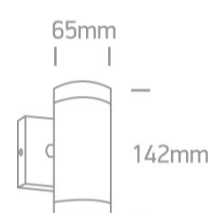

13 Wall & Ceiling>GU10 Outdoor Cylinders Die cast

67130/B

GU10, 2X35W, wall outdoor cylinder, IP54.

Complies with standard EN60598-1 and any other specific standards.

Downloads

Dimensions

Physical Specification

Item Group	13 Wall & Ceiling
Family	GU10 Outdoor Cylinders Die cast
Order Code	67130/B
Colour	Black
Material	Die Cast
Shape	Circular
Height	142mm
Diameter	65mm
Surface Wall	Yes
Indoor	Yes
Outdoor	Yes
Adjustable	No

Illumination Data

Illumination Diagram

Packing Info

Box Length

12cm

Box Width

9cm

Box Height

15cm

Box Weight

0,58kg

Pcs/Carton

18

Barcode

5291889059967

HS Code