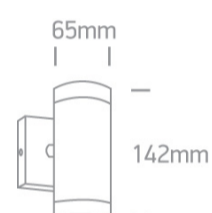

13 Wall & Ceiling>GU10 Outdoor Cylinders Die cast

67130/BR

GU10, 2X35W, wall outdoor cylinder, IP54.

Complies with standard EN60598-1 and any other specific standards.

Downloads

Dimensions

Physical Specification

Item Group	13 Wall & Ceiling
Family	GU10 Outdoor Cylinders Die cast
Order Code	67130/BR
Colour	Rust Brown
Material	Die Cast
Shape	Circular
Height	142mm
Diameter	65mm
Surface Wall	Yes
Indoor	Yes
Outdoor	Yes
Adjustable	No

Illumination Data

Illumination Diagram

Packing Info

Box Length

12cm

Box Width

9cm

Box Height