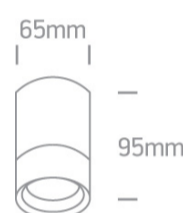

13 Wall & Ceiling>GU10 Outdoor Cylinders Die cast

67130C/AN

35W MR16 GU10 Die Cast, GU10 Outdoor Cylinders.

Complies with standard EN60598-1 and any other specific standards

Downloads

Dimensions

Physical Specification

Item Group	13 Wall & Ceiling
Family	GU10 Outdoor Cylinders Die cast
Order Code	67130C/AN
Colour	Anthracite
Material	Die Cast
Shape	Circular
Height	65
Diameter	95
Surface Ceiling	Yes
Indoor	Yes
Outdoor	Yes
Adjustable	No