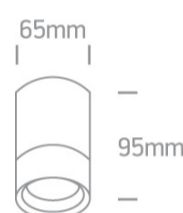

13 Wall & Ceiling>GU10 Outdoor Cylinders Die cast

67130C/B

35W MR16 GU10 Die Cast, GU10 Outdoor Cylinders.

Complies with standard EN60598-1 and any other specific standards

Downloads

Dimensions

Physical Specification

Item Group	13 Wall & Ceiling
Family	GU10 Outdoor Cylinders Die cast
Order Code	67130C/B
Colour	Black
Material	Die Cast
Shape	Circular
Height	65
Diameter	95
Surface Ceiling	Yes
Indoor	Yes
Outdoor	Yes
Adjustable	No