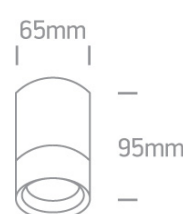

13 Wall & Ceiling>GU10 Outdoor Cylinders Die cast

67130C/BR

35W MR16 GU10 Die Cast, GU10 Outdoor Cylinders.

Complies with standard EN60598-1 and any other specific standards

Downloads

Dimensions

Physical Specification

Item Group	13 Wall & Ceiling
Family	GU10 Outdoor Cylinders Die cast
Order Code	67130C/BR
Colour	Rust Brown
Material	Die Cast
Shape	Circular
Height	65
Diameter	95
Surface Ceiling	Yes
Indoor	Yes
Outdoor	Yes
Adjustable	No