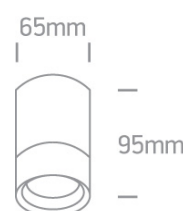

13 Wall & Ceiling>GU10 Outdoor Cylinders Die cast

67130C/G

35W MR16 GU10 Die Cast, GU10 Outdoor Cylinders.

Complies with standard EN60598-1 and any other specific standards

Downloads

Dimensions

Physical Specification

| | |
|-----------------|---------------------------------|
| Item Group | 13 Wall & Ceiling |
| Family | GU10 Outdoor Cylinders Die cast |
| Order Code | 67130C/G |
| Colour | Grey |
| Material | Die Cast |
| Shape | Circular |
| Height | 65 |
| Diameter | 95 |
| Surface Ceiling | Yes |
| Indoor | Yes |
| Outdoor | Yes |
| Adjustable | No |