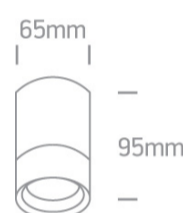

13 Wall & Ceiling>GU10 Outdoor Cylinders Die cast

67130C/W

35W MR16 GU10 Die Cast, GU10 Outdoor Cylinders.

Complies with standard EN60598-1 and any other specific standards

Downloads

Dimensions

Physical Specification

Item Group	13 Wall & Ceiling
Family	GU10 Outdoor Cylinders Die cast
Order Code	67130C/W
Colour	White
Material	Die Cast
Shape	Circular
Height	65
Diameter	95
Surface Ceiling	Yes
Indoor	Yes
Outdoor	Yes
Adjustable	No