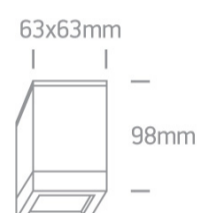

13 Wall & Ceiling>GU10 Outdoor Cubes Die cast

67130D/AN

35W MR16 GU10 Die Cast, GU10 Outdoor Cubes.

Complies with standard EN60598-1 and any other specific standards

Downloads

Dimensions

Physical Specification

Item Group	13 Wall & Ceiling
Family	GU10 Outdoor Cubes Die cast
Order Code	67130D/AN
Colour	Anthracite
Material	Die Cast
Shape	Circular
Surface Ceiling	Yes
Indoor	Yes
Outdoor	Yes
Adjustable	No

Electrical Characteristics