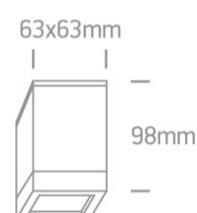

13 Wall & Ceiling>GU10 Outdoor Cubes Die cast

67130D/B

35W MR16 GU10 Die Cast, GU10 Outdoor Cubes.

Complies with standard EN60598-1 and any other specific standards

Downloads

Dimensions

Physical Specification

Item Group	13 Wall & Ceiling
Family	GU10 Outdoor Cubes Die cast
Order Code	67130D/B
Colour	Black
Material	Die Cast
Shape	Circular
Surface Ceiling	Yes
Indoor	Yes
Outdoor	Yes
Adjustable	No

Electrical Characteristics