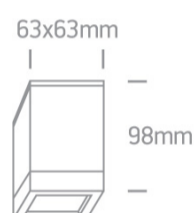

13 Wall & Ceiling>GU10 Outdoor Cubes Die cast

67130D/G

35W MR16 GU10 Die Cast, GU10 Outdoor Cubes.

Complies with standard EN60598-1 and any other specific standards

Downloads

Dimensions

Physical Specification

Item Group	13 Wall & Ceiling
Family	GU10 Outdoor Cubes Die cast
Order Code	67130D/G
Colour	Grey
Material	Die Cast
Shape	Circular
Surface Ceiling	Yes
Indoor	Yes
Outdoor	Yes
Adjustable	No

Electrical Characteristics