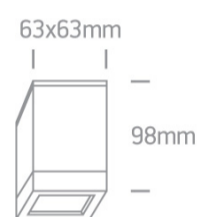

13 Wall & Ceiling>GU10 Outdoor Cubes Die cast

67130D/W

35W MR16 GU10 Die Cast, GU10 Outdoor Cubes.

Complies with standard EN60598-1 and any other specific standards

Downloads

Dimensions

Physical Specification

Item Group	13 Wall & Ceiling
Family	GU10 Outdoor Cubes Die cast
Order Code	67130D/W
Colour	White
Material	Die Cast
Shape	Circular
Surface Ceiling	Yes
Indoor	Yes
Outdoor	Yes
Adjustable	No

Electrical Characteristics