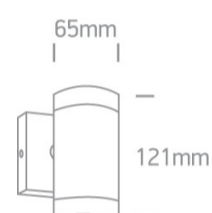

13 Wall & Ceiling>GU10 Outdoor Cylinders Die cast

67130E/AN

35W MR16 GU10 Die Cast, GU10 Outdoor Cylinders.

Complies with standard EN60598-1 and any other specific standards

Downloads

Dimensions

Physical Specification

Item Group	13 Wall & Ceiling
Family	GU10 Outdoor Cylinders Die cast
Order Code	67130E/AN
Colour	Anthracite
Material	Die Cast
Shape	Circular
Height	121mm
Diameter	65mm
Surface Wall	Yes
Indoor	Yes
Outdoor	Yes
Adjustable	No