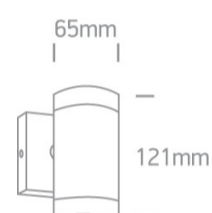

13 Wall & Ceiling>GU10 Outdoor Cylinders Die cast

67130E/B

35W MR16 GU10 Die Cast, GU10 Outdoor Cylinders.

Complies with standard EN60598-1 and any other specific standards

Downloads

Dimensions

Physical Specification

Item Group	13 Wall & Ceiling
Family	GU10 Outdoor Cylinders Die cast
Order Code	67130E/B
Colour	Black
Material	Die Cast
Shape	Circular
Height	121mm
Diameter	65mm
Surface Wall	Yes
Indoor	Yes
Outdoor	Yes
Adjustable	No