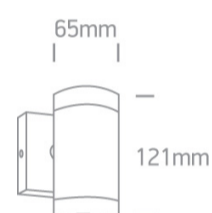

13 Wall & Ceiling>GU10 Outdoor Cylinders Die cast

67130E/BR

35W MR16 GU10 Die Cast, GU10 Outdoor Cylinders.

Complies with standard EN60598-1 and any other specific standards

Downloads

Dimensions

Physical Specification

Item Group	13 Wall & Ceiling
Family	GU10 Outdoor Cylinders Die cast
Order Code	67130E/BR
Colour	Rust Brown
Material	Die Cast
Shape	Circular
Height	121mm
Diameter	65mm
Surface Wall	Yes
Indoor	Yes
Outdoor	Yes
Adjustable	No