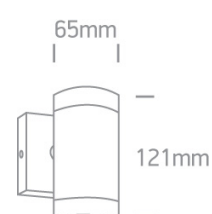

13 Wall & Ceiling>GU10 Outdoor Cylinders Die cast

67130E/G

35W MR16 GU10 Die Cast, GU10 Outdoor Cylinders.

Complies with standard EN60598-1 and any other specific standards

Downloads

Dimensions

Physical Specification

Item Group	13 Wall & Ceiling
Family	GU10 Outdoor Cylinders Die cast
Order Code	67130E/G
Colour	Grey
Material	Die Cast
Shape	Circular
Height	121mm
Diameter	65mm
Surface Wall	Yes
Indoor	Yes
Outdoor	Yes
Adjustable	No