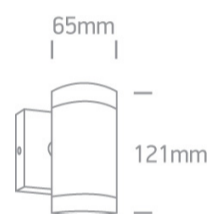

13 Wall & Ceiling>GU10 Outdoor Cylinders Die cast

67130E/W

35W MR16 GU10 Die Cast, GU10 Outdoor Cylinders.

Complies with standard EN60598-1 and any other specific standards

Downloads

Dimensions

Physical Specification

Item Group	13 Wall & Ceiling
Family	GU10 Outdoor Cylinders Die cast
Order Code	67130E/W
Colour	White
Material	Die Cast
Shape	Circular
Height	121mm
Diameter	65mm
Surface Wall	Yes
Indoor	Yes
Outdoor	Yes
Adjustable	No