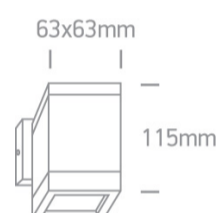

13 Wall & Ceiling>GU10 Outdoor Cubes Die cast

67130F/AN

10W MR16 GU10 Die Cast, GU10 Outdoor Cubes.

Complies with standard EN60598-1 and any other specific standards

Downloads

Dimensions

Physical Specification

Item Group	13 Wall & Ceiling
Family	GU10 Outdoor Cubes Die cast
Order Code	67130F/AN
Colour	Anthracite
Material	Die Cast
Shape	Rectangular
Length	63mm
Width	63mm
Height	115mm
Surface Wall	Yes
Indoor	Yes
Outdoor	Yes