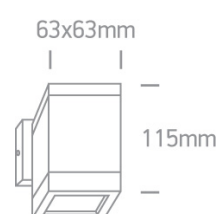

13 Wall & Ceiling>GU10 Outdoor Cubes Die cast

67130F/B

10W MR16 GU10 Die Cast, GU10 Outdoor Cubes.

Complies with standard EN60598-1 and any other specific standards

Downloads

Dimensions

Physical Specification

Item Group	13 Wall & Ceiling
Family	GU10 Outdoor Cubes Die cast
Order Code	67130F/B
Colour	Black
Material	Die Cast
Shape	Rectangular
Length	63mm
Width	63mm
Height	115mm
Surface Wall	Yes
Indoor	Yes
Outdoor	Yes