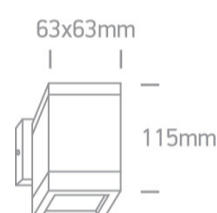

13 Wall & Ceiling>GU10 Outdoor Cubes Die cast

67130F/G

10W MR16 GU10 Die Cast, GU10 Outdoor Cubes.

Complies with standard EN60598-1 and any other specific standards

Downloads

Dimensions

Physical Specification

Item Group	13 Wall & Ceiling
Family	GU10 Outdoor Cubes Die cast
Order Code	67130F/G
Colour	Grey
Material	Die Cast
Shape	Rectangular
Length	63mm
Width	63mm
Height	115mm
Surface Wall	Yes
Indoor	Yes
Outdoor	Yes