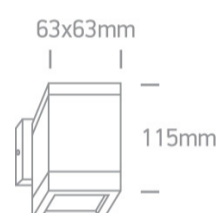

13 Wall & Ceiling>GU10 Outdoor Cubes Die cast

67130F/W

10W MR16 GU10 Die Cast, GU10 Outdoor Cubes.

Complies with standard EN60598-1 and any other specific standards

Downloads

Dimensions

Physical Specification

Item Group	13 Wall & Ceiling
Family	GU10 Outdoor Cubes Die cast
Order Code	67130F/W
Colour	White
Material	Die Cast
Shape	Rectangular
Length	63mm
Width	63mm
Height	115mm
Surface Wall	Yes
Indoor	Yes
Outdoor	Yes