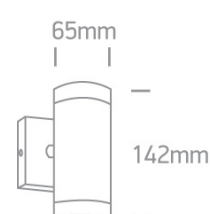

13 Wall & Ceiling>GU10 Outdoor Cylinders Die cast

67130/G

GU10, 2X35W, wall outdoor cylinder, IP54.

Complies with standard EN60598-1 and any other specific standards.

Downloads

Dimensions

Physical Specification

Item Group	13 Wall & Ceiling
Family	GU10 Outdoor Cylinders Die cast
Order Code	67130/G
Colour	Grey
Material	Die Cast
Shape	Circular
Height	142mm
Diameter	65mm
Surface Wall	Yes
Indoor	Yes
Outdoor	Yes
Adjustable	No

Illumination Data

Illumination Diagram

Packing Info

Box Length

12cm

Box Width

9cm

Box Height