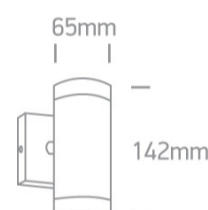

13 Wall & Ceiling>GU10 Outdoor Cylinders Die cast

67130/W

GU10, 2X35W, wall outdoor cylinder, IP54.

Complies with standard EN60598-1 and any other specific standards.

Downloads

Dimensions

Physical Specification

Item Group	13 Wall & Ceiling
Family	GU10 Outdoor Cylinders Die cast
Order Code	67130/W
Colour	White
Material	Die Cast
Shape	Circular
Height	142mm
Diameter	65mm
Surface Wall	Yes
Indoor	Yes
Outdoor	Yes
Adjustable	No

Power(Watts)

2x35W

IP Rating

IP54

Light Source

Replaceable lamp

Lamp Holder

GU10

## Packing Info

Box Length

12cm

Box Width

9cm

Box Height

15cm

Box Weight