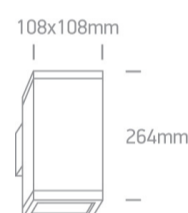

13 Wall & Ceiling > PAR30 Outdoor Cubes Die cast

67132A/AN

75W PAR30 E27 Die Cast, PAR30 Outdoor Cubes.

Complies with standard EN60598-1 and any other specific standards

Downloads

Dimensions

Physical Specification

Item Group	13 Wall & Ceiling
Family	PAR30 Outdoor Cubes Die cast
Order Code	67132A/AN
Colour	Anthracite
Material	Die Cast
Shape	Rectangular
Length	108mm
Width	108mm
Height	264mm
Surface Wall	Yes
Indoor	Yes
Outdoor	Yes