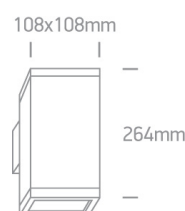

13 Wall & Ceiling > PAR30 Outdoor Cubes Die cast

67132A/B

75W PAR30 E27 Die Cast, PAR30 Outdoor Cubes.

Complies with standard EN60598-1 and any other specific standards

Downloads

Dimensions

Physical Specification

Item Group	13 Wall & Ceiling
Family	PAR30 Outdoor Cubes Die cast
Order Code	67132A/B
Colour	Black
Material	Die Cast
Shape	Rectangular
Length	108mm
Width	108mm
Height	264mm
Surface Wall	Yes
Indoor	Yes
Outdoor	Yes